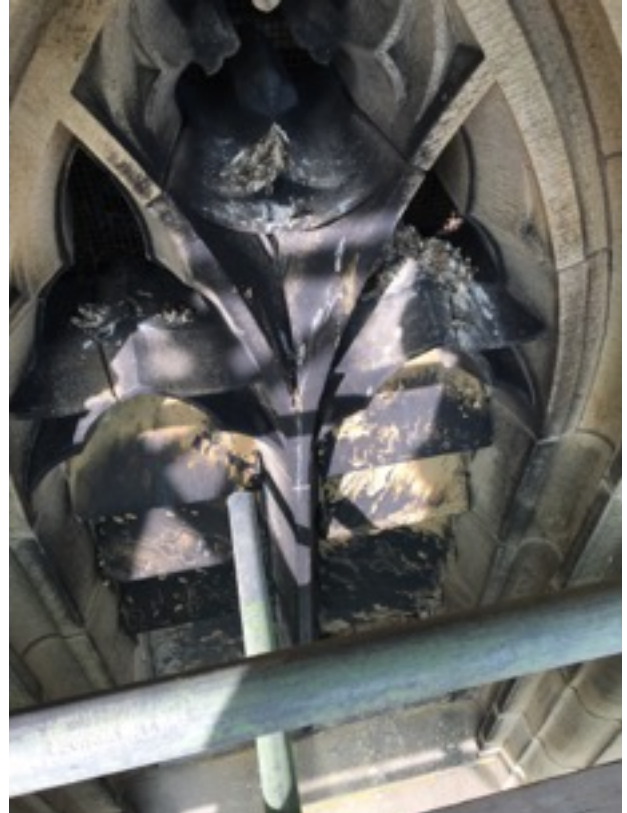

Cracked pinnacle stones

Cracked pinnacle stones

Cracked pinnacle summit stone with concrete fill to ferrous block.

Bird debris in upper tracery

Cracked hood moulding to the main west window

Loose cross pieces to west pinnacle above statue

Cracked inner moulding to main west window upper section below pointed arch.